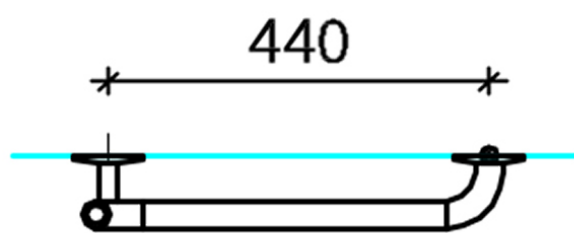

1628 Animo L handrail

The rail frame is aluminium, with ridged nylon covering the back section. The rail \varnothing 32 mm.

Product numbers:

- 1628 White
- 1628H Grey
- 1628P Red
- 1628K Yellow

NOTICE! The length is measured from the mid-point of the end cap to the mid-point of the other end cap. L-shaped support rails can be used as a towel rail.

Product Information

Width	440 mm	Color	-
Length	-	Rail color	-
Height	990 mm	Material	aluminium/nylon
Depth	-	Handedness	-

ANIMO-TUKIKAHVA

440 + 990 mm

KOR-ANIMO-1628_FAS-FR

KOR-ANIMO-1628_CUT

KOR-ANIMO-1628_PLAN