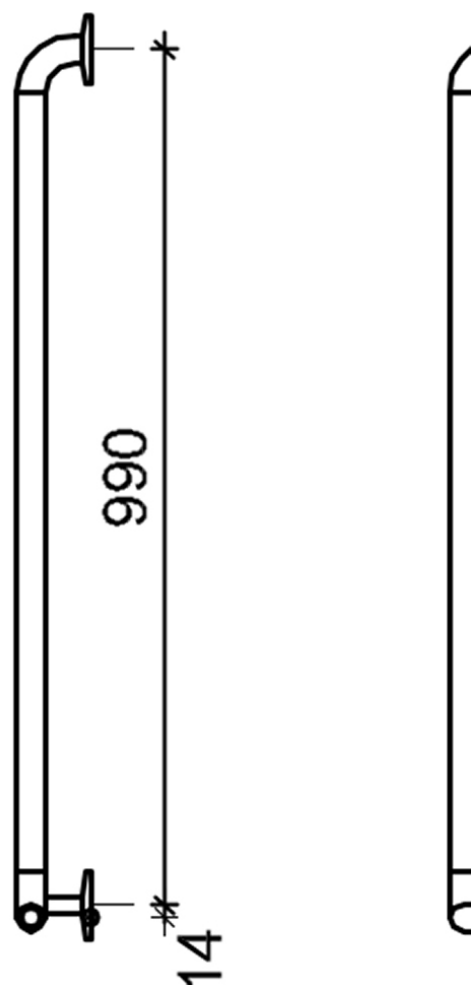

1628 Animo L handrail

The rail frame is aluminium, with ridged nylon covering the back section. The rail \varnothing 32 mm.

Product numbers:

- 1628 White
- 1628H Grey
- 1628P Red
- 1628K Yellow

NOTICE! The length is measured from the mid-point of the end cap to the mid-point of the other end cap. L-shaped support rails can be used as a towel rail.

Product Information

Width	440 mm	Color	-
Length	-	Rail color	-
Height	990 mm	Material	aluminium/nylon
Depth	-	Handedness	-

ANIMO-TUKIKAHVA

440 + 990 mm

KOR-ANIMO-1628_FAS-FR

KOR-ANIMO-1628_CUT

KOR-ANIMO-1628_PLAN