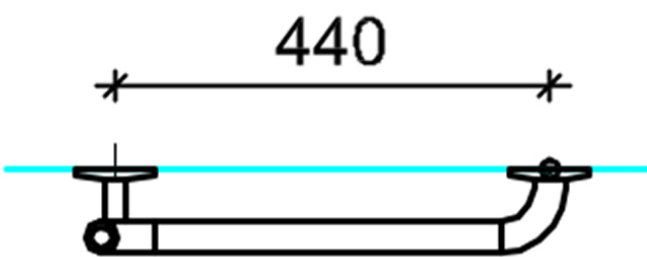

1637 Animo L shower rail

The rail frame is aluminium, with ridged nylon covering the back section. The rail \varnothing 32 mm. L-shaped support rails can be used as a towel rail.

Includes two shower head holders.

Product numbers:

- 1637 White
- 1637 H Grey
- 1637 P Red
- 1637 K Yellow

NOTICE! The length is measured from the mid-point of the end cap to the mid-point of the other end cap.

Product Information

Width	440 mm	Color	-
Length	-	Rail color	-
Height	1240 mm	Material	aluminium/nylon
Depth	-	Handedness	both

KOR-ANIMO-1637_FAS-FR

KOR-ANIMO-1637

1240

14

KOR-ANIMO-1637_PLAN

440

850