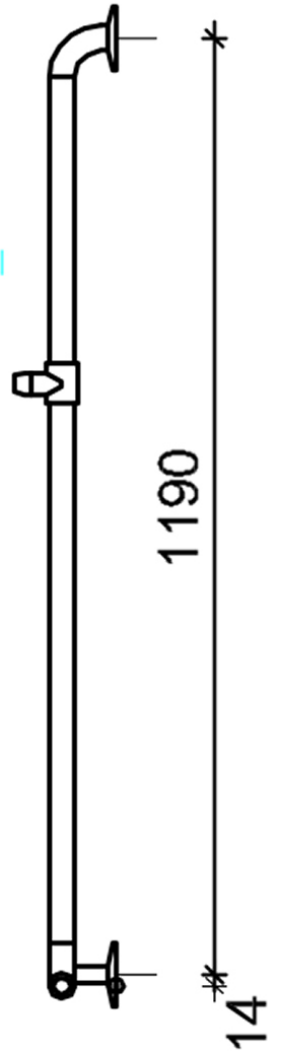

### 1639 Animo L shower rail

The rail frame is aluminium, with ridged nylon covering the back section. The rail  $\varnothing$  32 mm. Includes a shower head holder. L-shaped support rails can be used also as a towel rail.

**Product numbers:**

- 1639 White
- 1639H Grey

NOTICE! The length is measured from the mid-point of the end cap to the mid-point of the other end cap.

#### Product Information

Width	440 mm	Color	-
Length	-	Rail color	-
Height	1200 mm	Material	aluminium/nylon
Depth	-	Handedness	both

KOR-ANIMO-1640\_FAS-FR

KOR-ANIMO-1640\_PLAN

KOR-ANIMO-1639\_FAS-FR

KOR-ANIMO-1639\_PLAN

KOR-ANIMO-1639-1640\_CUT

850