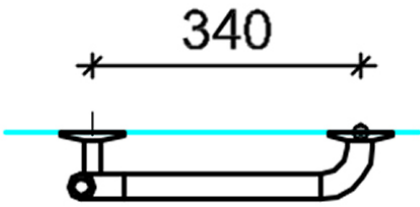

### 1639 Animo L shower rail

The rail frame is aluminium, with ridged nylon covering the back section. The rail  $\varnothing$  32 mm. Includes a shower head holder. L-shaped support rails can be used also as a towel rail.

**Product numbers:**

- 1639 White
- 1639H Grey

NOTICE! The length is measured from the mid-point of the end cap to the mid-point of the other end cap.

#### Product Information

Width	440 mm	Color	-
Length	-	Rail color	-
Height	1200 mm	Material	aluminium/nylon
Depth	-	Handedness	both

KOR-ANIMO-1640\_FAS-FR

KOR-ANIMO-1640\_PLAN

KOR-ANIMO-1639\_FAS-FR

KOR-ANIMO-1639\_PLAN