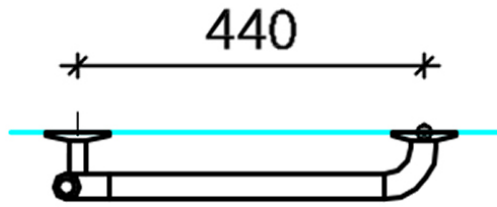

**Product numbers:**

- 1639 White
- 1639H Grey

NOTICE! The length is measured from the mid-point of the end cap to the mid-point of the other end cap.

#### Product Information

Width	440 mm	Color	-
Length	-	Rail color	-
Height	1200 mm	Material	aluminium/nylon
Depth	-	Handedness	both

KOR-ANIMO-1640\_FAS-FR

KOR-ANIMO-1640\_PLAN

KOR-ANIMO-1639\_FAS-FR

KOR-ANIMO-1639\_PLAN