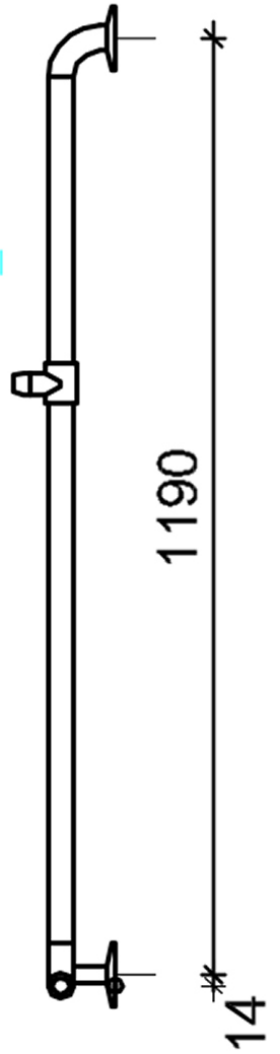

1640 Animo L shower rail

The rail frame is aluminium, with ridged nylon covering the back section. The rail \varnothing 32 mm. L-shaped support rails can be used as a towel rail.

Includes a shower head holder. Right-handed, vertical pole on the right.

Product numbers:

- 1640 White
- 1640 H Grey
- 1640 K Yellow

NOTICE! The length is measured from the mid-point of the end cap to the mid-point of the other end cap.

Product Information

Width	340 mm	Color	-
Length	-	Rail color	-
Height	1200 mm	Material	aluminium/nylon
Depth	-	Handedness	both

KOR-ANIMO-1640_FAS-FR

KOR-ANIMO-1639_FAS-FR

KOR-ANIMO-1639-1640_CUT

KOR-ANIMO-1640_PLAN

KOR-ANIMO-1639_PLAN

850