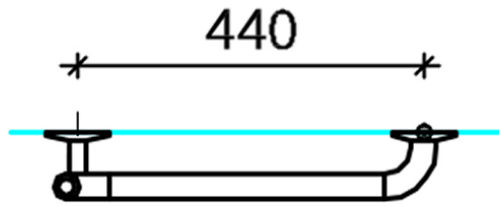

1640 Animo L shower rail

The rail frame is aluminium, with ridged nylon covering the back section. The rail \varnothing 32 mm. L-shaped support rails can be used as a towel rail.

Includes a shower head holder. Right-handed, vertical pole on the right.

Product numbers:

- 1640 White
- 1640 H Grey
- 1640 K Yellow

NOTICE! The length is measured from the mid-point of the end cap to the mid-point of the other end cap.

Product Information

Width	340 mm	Color	-
Length	-	Rail color	-
Height	1200 mm	Material	aluminium/nylon
Depth	-	Handedness	both

KOR-ANIMO-1640_FAS-FR

KOR-ANIMO-1639_FAS-FR

KOR-ANIMO-1639-1640_CUT

KOR-ANIMO-1640_PLAN

KOR-ANIMO-1639_PLAN

850