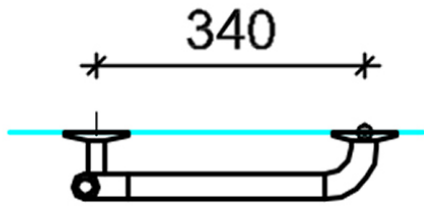

KOR-ANIMO-1640_PLAN