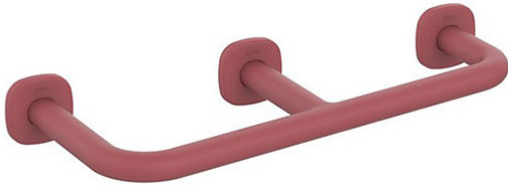

1679RAM Solo E support rail, with elastomer coating

The unique design of the Solo E rail provides a variety of gripping surfaces to suit the dynamic bathroom environment. The ergonomic slim oval shape of the rail, coupled with the antimicrobial elastomer coating, yields a safe and hygienic handrail.

Product number:

- 1679RAM red

Product Information

Width	500 mm	Color	red
Length	155 mm	Rail color	-
Height	-	Material	elastomer
Depth	240 mm	Handedness	-

Blueprint