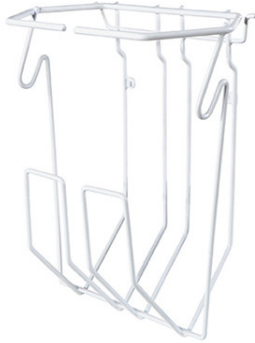

1871 Trash bag holder, coated with epoxy plastic

The trash bag holder has white epoxy-covered steel wires. The wall-mounted bin has a capacity for a 20L bag. Cover sold separately: 1872

Product Information

| | | | |
|---------------|--------|-------------------|-------|
| Width | 287 mm | Color | white |
| Length | - | Rail color | - |
| Height | 360 mm | Material | steel |
| Depth | 170 mm | Handedness | - |