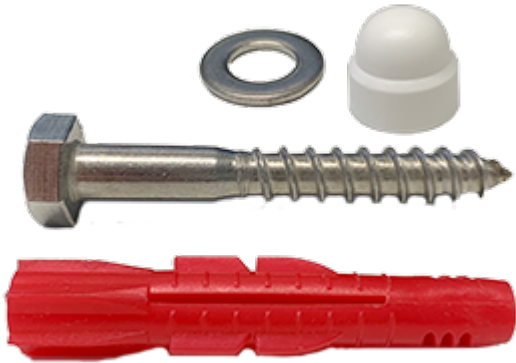

20063-Z Mounting set

Including

- 4 pcs screws
- 4 pcs cover caps
- 4 pcs washers
- 4 pcs Shark-anchors

for Stay support rails 10111 ja Regal support rails 20107

Product Information

Width	0 mm	Color	-
Length	-	Rail color	-
Height	-	Material	-
Depth	-	Handedness	-