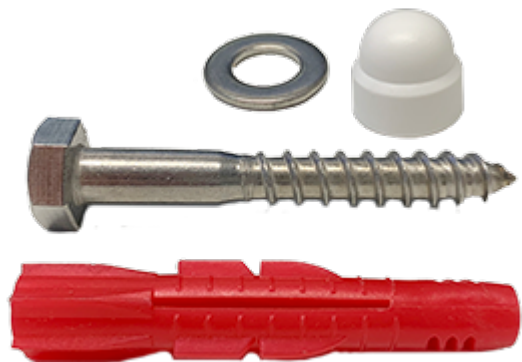

20064 Mounting set

Including

- 6 pcs screws
- 6 pcs cover caps
- 6 pcs washers
- 6 pcs Shark anchors

For Gaius shower seat models 1737, 1738 and 1740W

For Stay support rails 10101, 10102, 10103, 10106, 10113, 10115, 10116, 10123, 10125, and 20032

Product Information

Width	0 mm	Color	-
Length	-	Rail color	-
Height	-	Material	-
Depth	-	Handedness	-