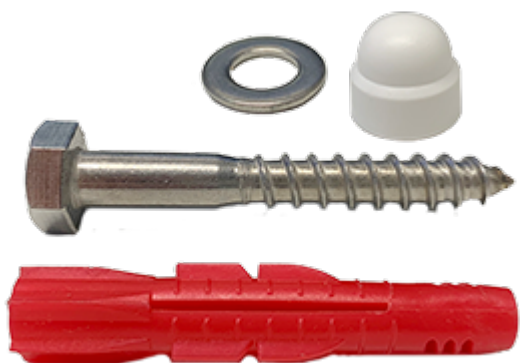

20064 Mounting set

Including

- 6 pcs screws
- 6 pcs cover caps
- 6 pcs washers
- 6 pcs Shark anchors

For Gaius shower seat models 1737, 1738 and 1740W

For Stay support rails 10101, 10102, 10103, 10106, 10113, 10115, 10116, 10123, 10125, and 20032

Product Information

Width	0 mm	Color	-
Length	-	Rail color	-
Height	-	Material	-
Depth	-	Handedness	-