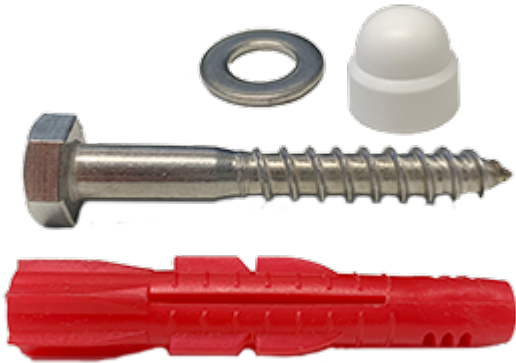

### 20064 Mounting set

#### Including

- 6 pcs screws
- 6 pcs cover caps
- 6 pcs washers
- 6 pcs Shark anchors

For Gaius shower seat models 1737, 1738 and 1740W

For Stay support rails 10101, 10102, 10103, 10106, 10113, 10115, 10116, 10123, 10125, and 20032

#### Product Information

Width	0 mm	Color	-
Length	-	Rail color	-
Height	-	Material	-
Depth	-	Handedness	-