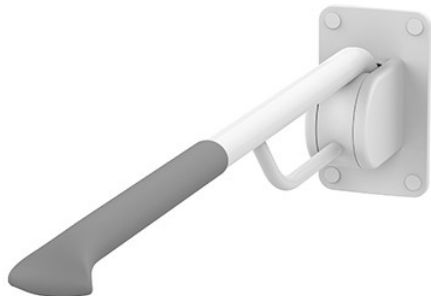

### 20203 Regal fixed support rail

Regal support rails are ergonomically shaped to improve functionality and to suit both private and public bathroom facilities. These modern support rails have a white antimicrobial frame. White rails have an elastomeric gripping surface. Additional hardware is painted steel, with plastic cover plates. Rails are equipped with hinges that aid with folding, and keeping the rails in an upright position. The rail  $\varnothing 33 \times 30$  mm. Load tested to 250 kg down and 150kg sideways. Mounting hardware sold separately.

#### Product numbers:

- 20203G White, with grey coating
- 20203R White, with red coating

#### Product Information

Width	125 mm	Color	-
Length	870 mm	Rail color	-
Height	200 mm	Material	-
Depth	-	Handedness	-