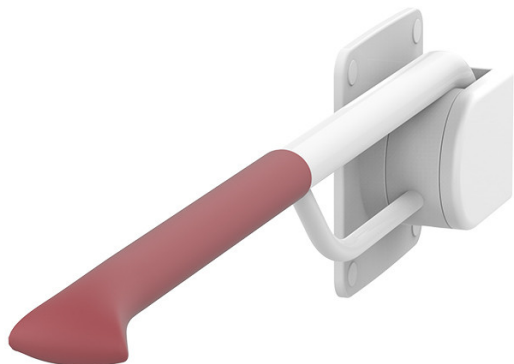

### 330001

The side-mounted Regal support rail suits both private and public bathroom facilities. The rail can be mounted, for example, to an enclosed water tank.

Rails are equipped with hinges that aid with folding, and keeping the rails in an upright position. These modern support rails have a white antimicrobial frame with an elastomeric gripping surface. The rail diameter is 27 mm. Additional hardware is painted steel, with plastic antimicrobial cover plates.

#### Product numbers:

- 330001GAM grey
- 330001RAM red

#### Product Information

Width	0 mm	Color	-
Length	770 mm	Rail color	-
Height	-	Material	-
Depth	-	Handedness	-