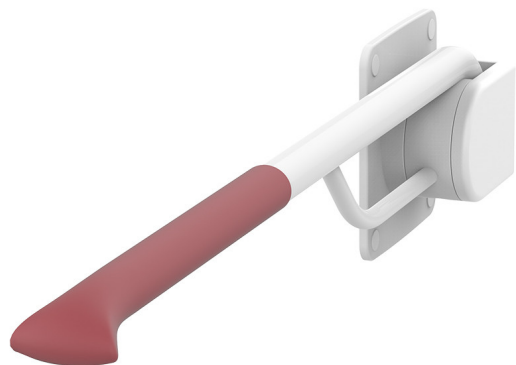

### 330003

The side-mounted Regal support rail suits both private and public bathroom facilities. The rail can be mounted, for example, to an enclosed water tank.

Rails are equipped with hinges that aid with folding, and keeping the rails in an upright position. These modern support rails have a white antimicrobial frame with an elastomeric gripping surface. The rail diameter is 27 mm.

Additional hardware is painted steel, with plastic antimicrobial cover plates.

#### Product numbers:

- 330003GAM grey
- 330003RAM red

#### Product Information

Width	0 mm	Color	-
Length	870 mm	Rail color	-
Height	-	Material	-
Depth	-	Handedness	-