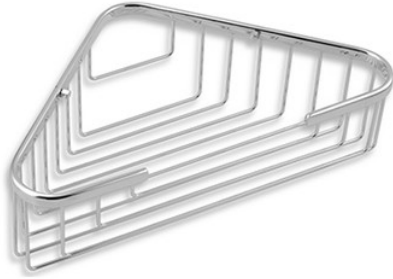

6079.0 Large corner wire basket

- W320 x H90 x D250 mm
- big high corner model
- chrome-plated stainless steel
- corner 250 x 250 mm

Suitable for corners. Mounting hardware included.

Product Information

Width	330 mm	Color	chrome
Length	-	Rail color	-
Height	90 mm	Material	stainless steel
Depth	250 mm	Handedness	-