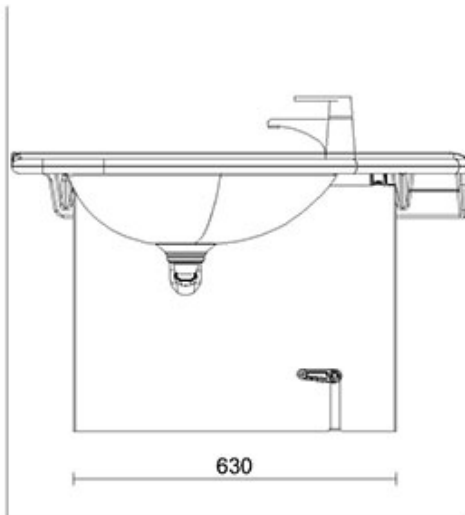

Blueprint

6243.4R FRONT