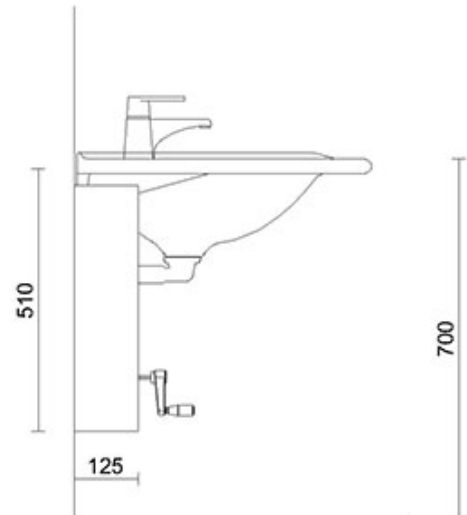

6243.4R SIDE