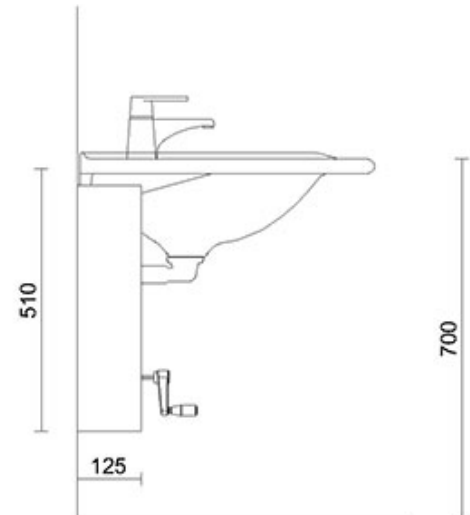

6209S Mounting set

Including:

- 4 pcs countersunk screws
- 4 pcs cover hats
- 4 kpl X1 anchors

For Regal-support rails 20101C, 20105G/R and Gaius Sense shower seats 17402G/R ja 17405G/R

Product Information

Width	0 mm	Color	-
Length	-	Rail color	-
Height	-	Material	-
Depth	-	Handedness	-

Blueprint

6243.4R FRONT

6243.4R SIDE

6243.4R PLAN