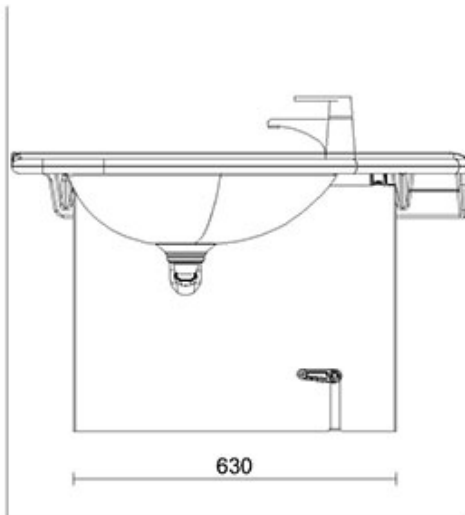

6209S Mounting set

Including:

- 4 pcs countersunk screws
- 4 pcs cover hats
- 4 kpl X1 anchors

For Regal-support rails 20101C, 20105G/R and Gaius Sense shower seats 17402G/R ja 17405G/R

Product Information

Width	0 mm	Color	-
Length	-	Rail color	-
Height	-	Material	-
Depth	-	Handedness	-

Blueprint

6243.4R FRONT

6243.4R SIDE

6243.4R PLAN