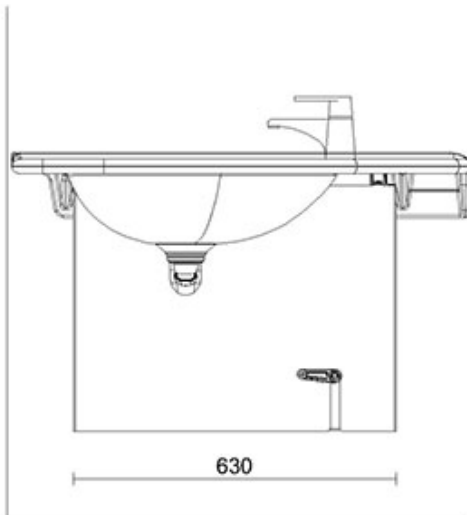

6209S Mounting set

Including:

- 4 pcs countersunk screws
- 4 pcs cover hats
- 4 kpl X1 anchors

For Regal-support rails 20101C, 20105G/R and Gaius Sense shower seats 17402G/R ja 17405G/R

Product Information

Width	0 mm	Color	-
Length	-	Rail color	-
Height	-	Material	-
Depth	-	Handedness	-

Blueprint

6243.4R FRONT

6243.4R SIDE

6243.4R PLAN