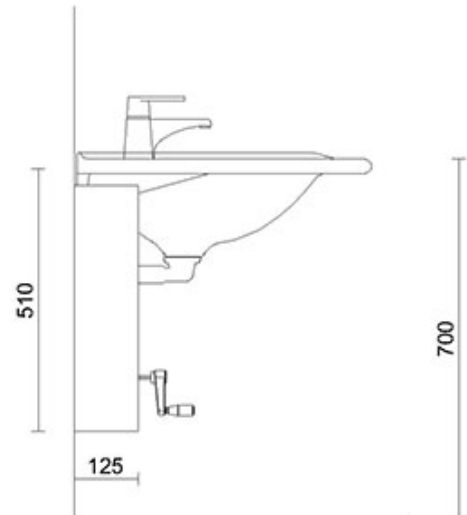

6209S Mounting set

Including:

- 4 pcs countersunk screws
- 4 pcs cover hats
- 4 kpl X1 anchors

For Regal-support rails 20101C, 20105G/R and Gaius Sense shower seats 17402G/R ja 17405G/R

Product Information

Width	0 mm	Color	-
Length	-	Rail color	-
Height	-	Material	-
Depth	-	Handedness	-

Blueprint

6243.4R FRONT

6243.4R SIDE

6243.4R PLAN