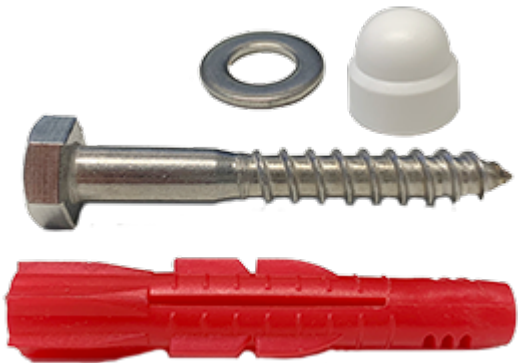

### 6216 Mounting hardware

For height adjustable Gaius shower seats (17372GAM/RAM and 17373GAM/RAM)

Including:

- 12 pcs screws
- 12 pcs cover caps
- 12 pcs washers
- 12 pcs Shark anchors

#### Product Information

Width	0 mm	Color	-
Length	-	Rail color	-
Height	-	Material	stainless steel
Depth	-	Handedness	-