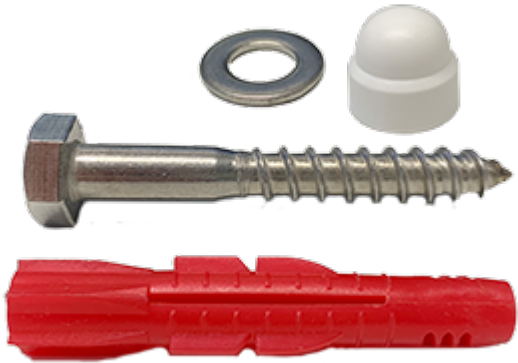

6216 Mounting hardware

For height adjustable Gaius shower seats (17372GAM/RAM and 17373GAM/RAM)

Including:

- 12 pcs screws
- 12 pcs cover caps
- 12 pcs washers
- 12 pcs Shark anchors

Product Information

Width	0 mm	Color	-
Length	-	Rail color	-
Height	-	Material	stainless steel
Depth	-	Handedness	-