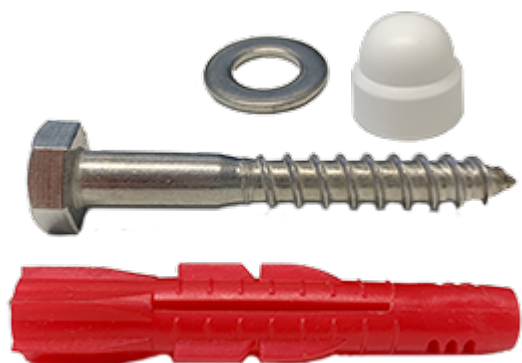

### 6216 Mounting hardware

For height adjustable Gaius shower seats (17372GAM/RAM and 17373GAM/RAM)

Including:

- 12 pcs screws
- 12 pcs cover caps
- 12 pcs washers
- 12 pcs Shark anchors

#### Product Information

Width	0 mm	Color	-
Length	-	Rail color	-
Height	-	Material	stainless steel
Depth	-	Handedness	-