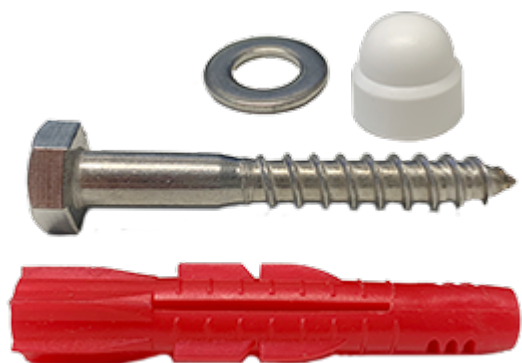

6218 Mounting set

Including:

- 8 pcs screws
- 8 pcs cover caps
- 8 pcs washers
- 8 pcs Shark anchors

For fixed and height-adjustable Original, Aino, Mini, Maxi, Life and Senior basins

Product Information

Width	0 mm	Color	-
Length	-	Rail color	-
Height	-	Material	stainless steel
Depth	-	Handedness	-