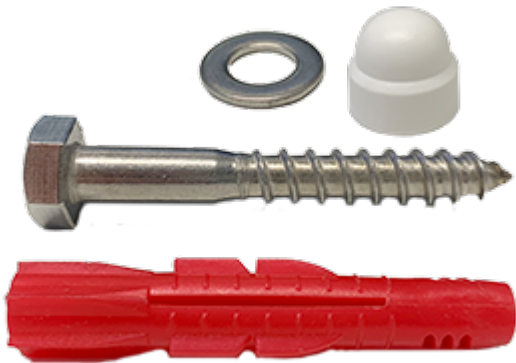

6218 Mounting set

Including:

- 8 pcs screws
- 8 pcs cover caps
- 8 pcs washers
- 8 pcs Shark anchors

For fixed and height-adjustable Original, Aino, Mini, Maxi, Life and Senior basins

Product Information

Width	0 mm	Color	-
Length	-	Rail color	-
Height	-	Material	stainless steel
Depth	-	Handedness	-