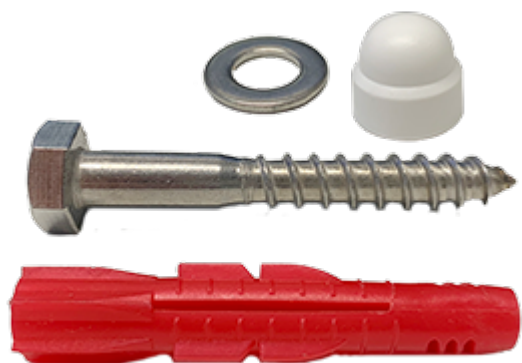

### 6218 Mounting set

Including:

- 8 pcs screws
- 8 pcs cover caps
- 8 pcs washers
- 8 pcs Shark anchors

For fixed and height-adjustable Original, Aino, Mini, Maxi, Life and Senior basins

#### Product Information

Width	0 mm	Color	-
Length	-	Rail color	-
Height	-	Material	stainless steel
Depth	-	Handedness	-