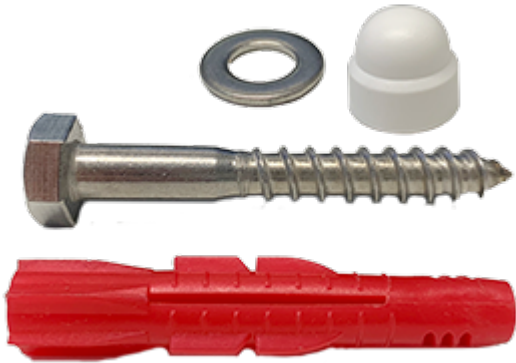

6218 Mounting set

Including:

- 8 pcs screws
- 8 pcs cover caps
- 8 pcs washers
- 8 pcs Shark anchors

For fixed and height-adjustable Original, Aino, Mini, Maxi, Life and Senior basins

Product Information

Width	0 mm	Color	-
Length	-	Rail color	-
Height	-	Material	stainless steel
Depth	-	Handedness	-