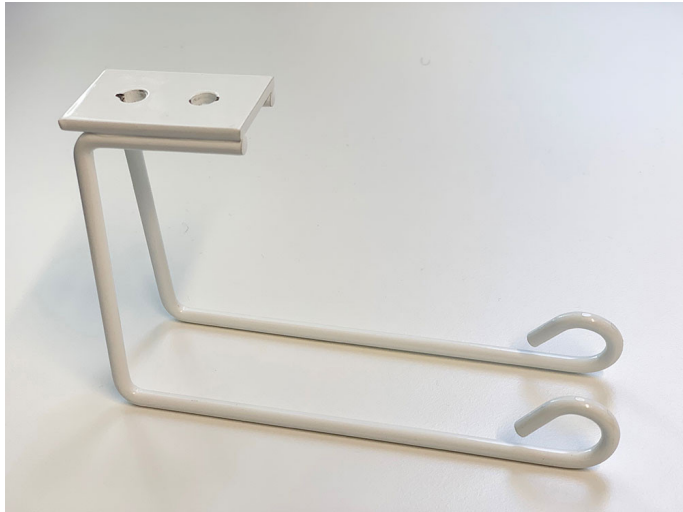

6226 Toilet paper holder for basin

White toilet paper holder for basins

- Gaius Original, Mini, Plus and Public
- Sense 900 mm, Sense Plus and Sense Public

The basin has got inserts for the holder. Includes mounting screws: 2 x M5x10 ZN.

Product Information

Width	150 mm	Color	white
Length	-	Rail color	-
Height	150 mm	Material	stainless steel
Depth	45 mm	Handedness	-