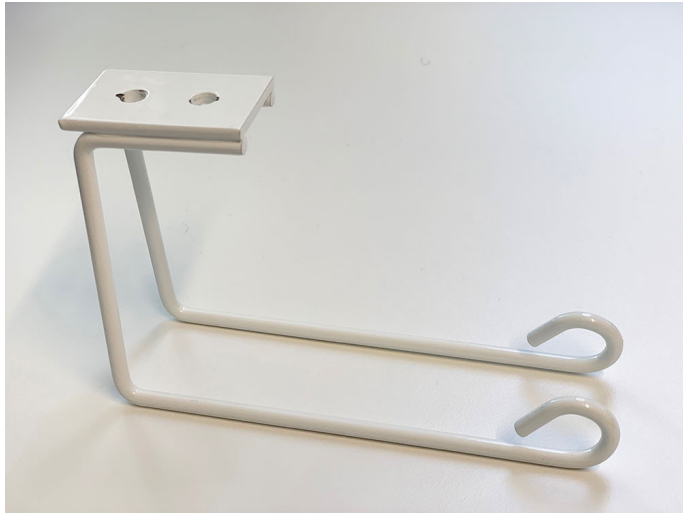

### 6226 Toilet paper holder for basin

White toilet paper holder for basins

- Gaius Original, Mini, Plus and Public
- Sense 900 mm, Sense Plus and Sense Public

The basin has got inserts for the holder. Includes mounting screws: 2 x M5x10 ZN.

#### Product Information

<b>Width</b>	150 mm	<b>Color</b>	white
<b>Length</b>	-	<b>Rail color</b>	-
<b>Height</b>	150 mm	<b>Material</b>	stainless steel
<b>Depth</b>	45 mm	<b>Handedness</b>	-