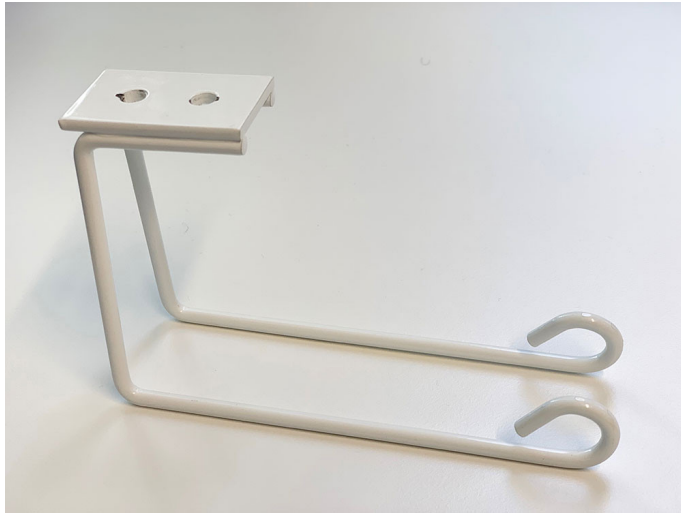

### 6226 Toilet paper holder for basin

White toilet paper holder for basins

- Gaius Original, Mini, Plus and Public
- Sense 900 mm, Sense Plus and Sense Public

The basin has got inserts for the holder. Includes mounting screws: 2 x M5x10 ZN.

#### Product Information

<b>Width</b>	150 mm	<b>Color</b>	white
<b>Length</b>	-	<b>Rail color</b>	-
<b>Height</b>	150 mm	<b>Material</b>	stainless steel
<b>Depth</b>	45 mm	<b>Handedness</b>	-