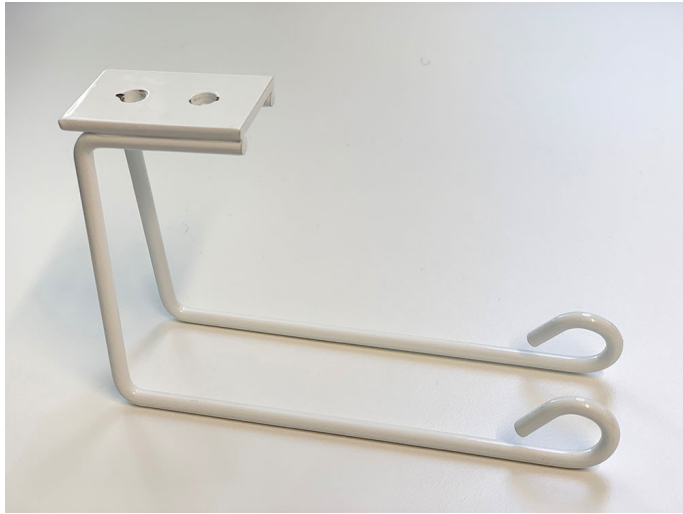

6226 Toilet paper holder for basin

White toilet paper holder for basins

- Gaius Original, Mini, Plus and Public
- Sense 900 mm, Sense Plus and Sense Public

The basin has got inserts for the holder. Includes mounting screws: 2 x M5x10 ZN.

Product Information

Width	150 mm	Color	white
Length	-	Rail color	-
Height	150 mm	Material	stainless steel
Depth	45 mm	Handedness	-