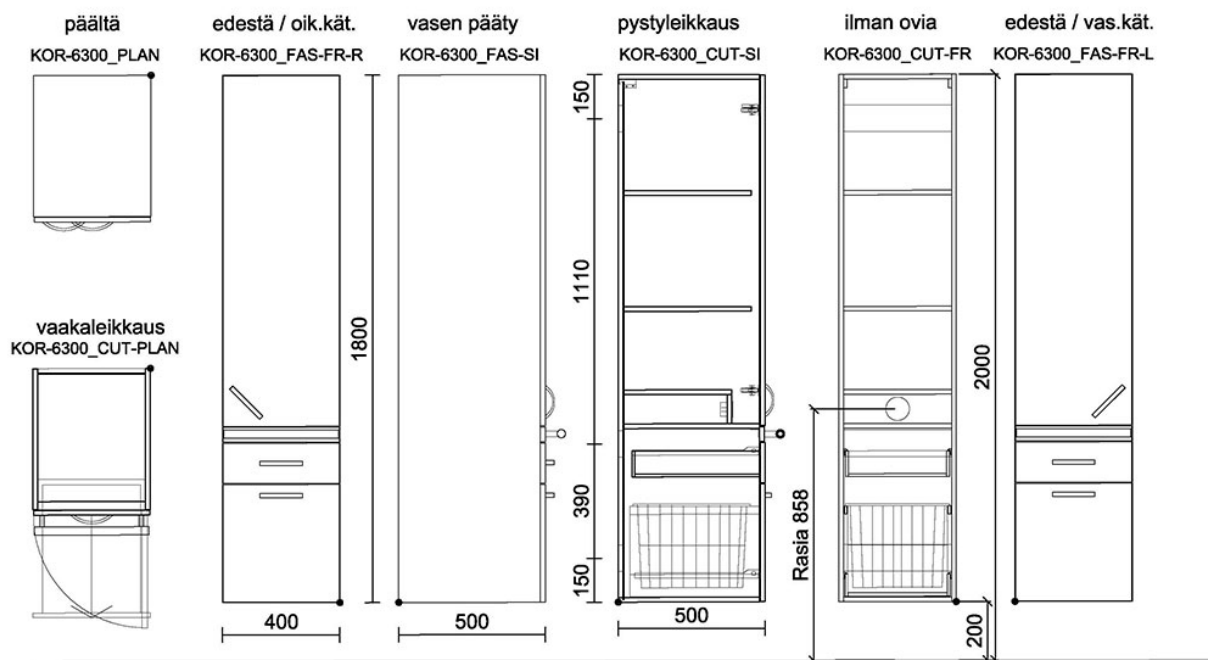

6300 G/R/W/Y

Korpinen Oy pidättää oikeudet mitta- ja tuotemuutoksiin, 2016.