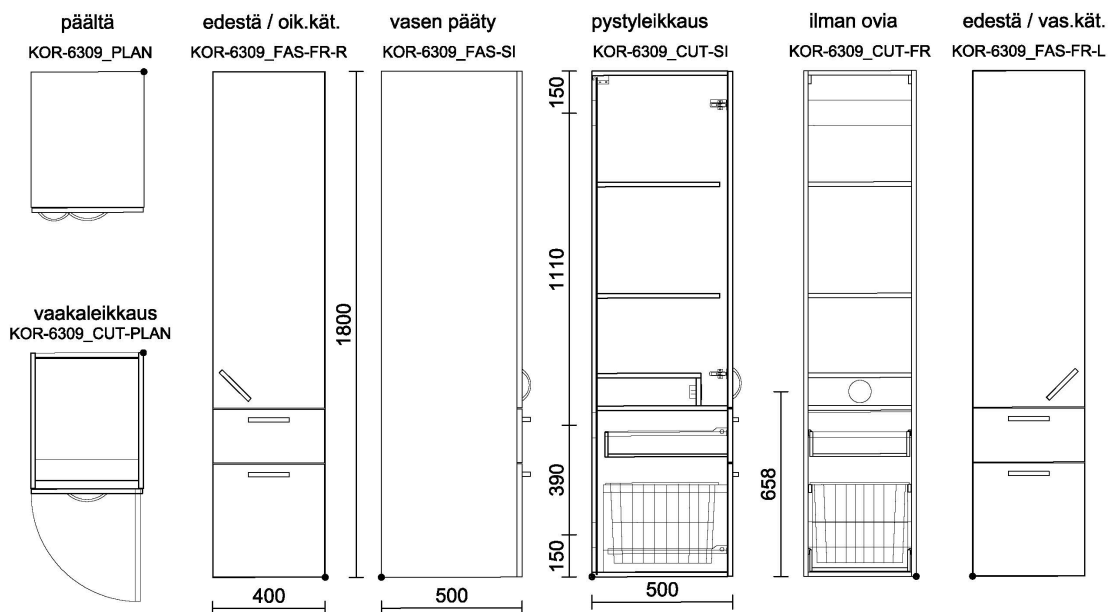

Blueprint

6309

Korpinen Oy pidättää oikeudet mitta- ja tuotemuutoksiin, 2016.