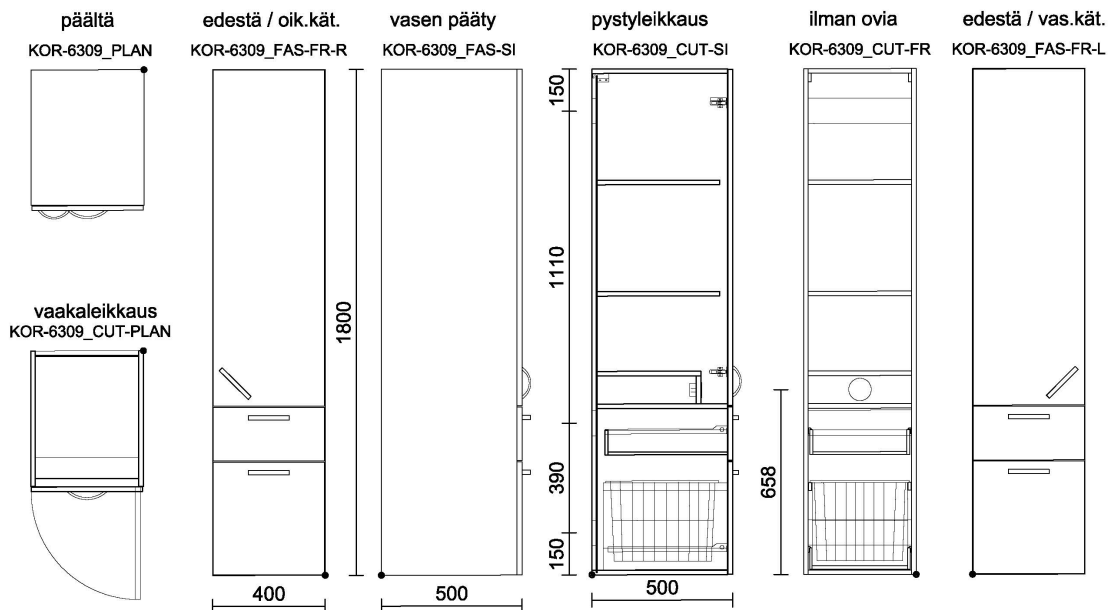

Blueprint

6309

Korpinen Oy pidättää oikeudet mitta- ja tuotemuutoksiin, 2016.