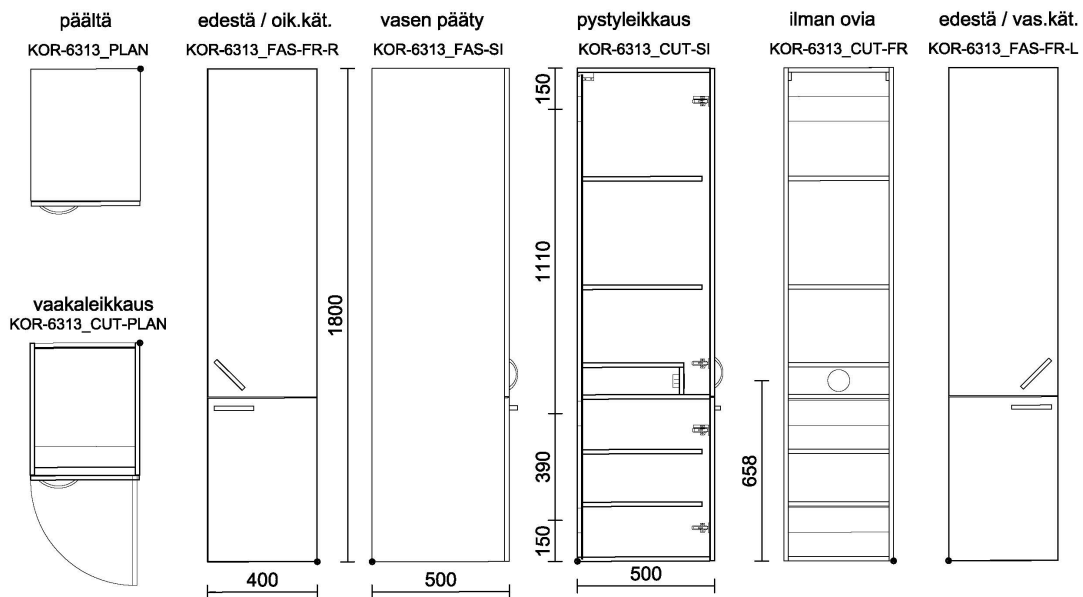

- two doors
- four stationary shelves (two on the top section and two on bottom section)
- a fixed enclosing that can be fitted with an electrical outlet
- requires preferred door orientation with the order

Product Information

Width	400 mm	Color	white
Length	-	Rail color	-
Height	1800 mm	Material	-
Depth	500 mm	Handedness	-

Blueprint

6313

Korpinen Oy pitääntää oikeudet mitta- ja tuotemuutoksiin, 2016.