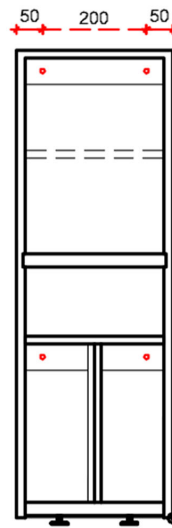

6320 HH Gaius dispenser cabinets

The Gaius dispenser cabinet consists of a paper towel dispenser and shelf in the top section, and two Dispenso Pac -stands hidden by a door in the bottom frame.

The white moisture resistant frame, made of 16 mm melamine, ensures longevity in active use. The doors are made of high-pressure laminate with additional grey accent strips along the edges to promote spatial recognition. The orientation of the doors is changeable.

The Gaius dispenser cabinet consists of

- a paper towel dispenser
- a shelf in the top section
- two Dispenso Pac -stands hidden by a door in the bottom frame

Product Information

Width	300 mm	Color	white
Length	-	Rail color	-
Height	900 mm	Material	-
Depth	135 mm	Handedness	both

6320

GAIUS - ANNOSTINKAAPPI
2 MATALAA OVEA ilman vetimiä
oikea/vasenkäätinen

pystyleikkaus

edestä

vasen pääty

edestä
ilman ovia