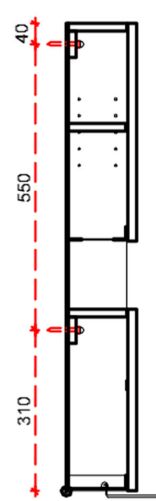

6320 HH Gaius dispenser cabinets

The Gaius dispenser cabinet consists of a paper towel dispenser and shelf in the top section, and two Dispenso Pac -stands hidden by a door in the bottom frame.

The white moisture resistant frame, made of 16 mm melamine, ensures longevity in active use. The doors are made of high-pressure laminate with additional grey accent strips along the edges to promote spatial recognition. The orientation of the doors is changeable.

The Gaius dispenser cabinet consists of

- a paper towel dispenser
- a shelf in the top section
- two Dispenso Pac -stands hidden by a door in the bottom frame

Product Information

Width	300 mm	Color	white
Length	-	Rail color	-
Height	900 mm	Material	-
Depth	135 mm	Handedness	both

6320

GAIUS - ANNOSTINKAAPPI
2 MATALAA OVEA ilman vetimiä
oikea/vasenkäätinen

pystyleikkaus

edestä

vasen pääty

edestä
ilman ovia