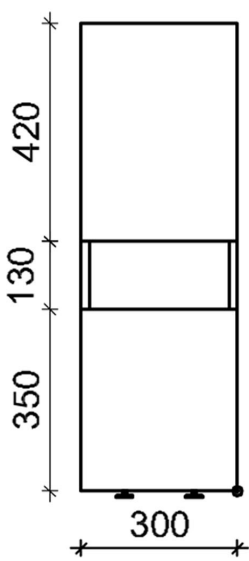

6320 HH Gaius dispenser cabinets

The Gaius dispenser cabinet consists of a paper towel dispenser and shelf in the top section, and two Dispenso Pac -stands hidden by a door in the bottom frame.

The white moisture resistant frame, made of 16 mm melamine, ensures longevity in active use. The doors are made of high-pressure laminate with additional grey accent strips along the edges to promote spatial recognition. The orientation of the doors is changeable.

The Gaius dispenser cabinet consists of

- a paper towel dispenser
- a shelf in the top section
- two Dispenso Pac -stands hidden by a door in the bottom frame

Product Information

Width	300 mm	Color	white
Length	-	Rail color	-
Height	900 mm	Material	-
Depth	135 mm	Handedness	both

6320

GAIUS - ANNOSTINKAAPPI
2 MATALAA OVEA ilman vetimiä
oikea/vasenkäätinen

pystyleikkaus

edestä

vasen pääty

edestä
ilman ovia