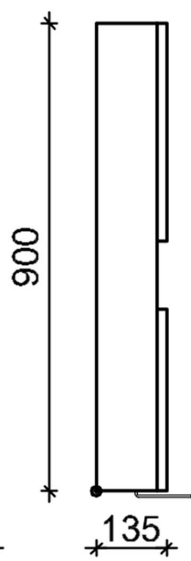

6320 HH Gaius dispenser cabinets

The Gaius dispenser cabinet consists of a paper towel dispenser and shelf in the top section, and two Dispenso Pac -stands hidden by a door in the bottom frame.

The white moisture resistant frame, made of 16 mm melamine, ensures longevity in active use. The doors are made of high-pressure laminate with additional grey accent strips along the edges to promote spatial recognition. The orientation of the doors is changeable.

The Gaius dispenser cabinet consists of

- a paper towel dispenser
- a shelf in the top section
- two Dispenso Pac -stands hidden by a door in the bottom frame

Product Information

Width	300 mm	Color	white
Length	-	Rail color	-
Height	900 mm	Material	-
Depth	135 mm	Handedness	both

6320

GAIUS - ANNOSTINKAAPPI
2 MATALAA OVEA ilman vetimiä
oikea/vasenkäätinen

pystyleikkaus

edestä

vasen pääty

edestä
ilman ovia