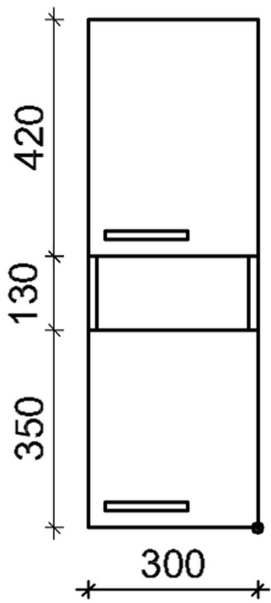

6326 Gaius paper towel cabinet

Gaius paper towel cabinets include a paper towel dispenser and a number of shelves.

The white moisture resistant frame, made of 16 mm melamine, ensures longevity in active use. The doors are made of high-pressure laminate with additional grey accent strips along the edges to promote spatial recognition. The orientation of the doors is changeable.

- a paper towel dispenser in the top frame
- two doors
- one shelf at the top frame
- one shelf at the bottom frame

Product Information

Width	300 mm	Color	white
Length	-	Rail color	-
Height	900 mm	Material	-
Depth	135 mm	Handedness	both

6326

GAIUS - PAPERIPYYHEKAAPPI
2 MATALAA OVEA
oikea/vasenkäätinen

ylhäältä

vaakaleikkaus

pystyleikkaus

edestä

vasen pääty

edestä
ilman ovia