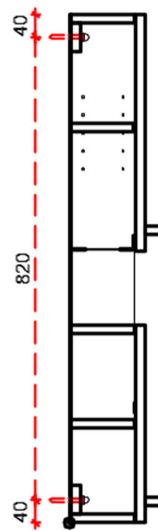

6326 Gaius paper towel cabinet

Gaius paper towel cabinets include a paper towel dispenser and a number of shelves.

The white moisture resistant frame, made of 16 mm melamine, ensures longevity in active use. The doors are made of high-pressure laminate with additional grey accent strips along the edges to promote spatial recognition. The orientation of the doors is changeable.

The cabinet can be customized to include a lock hole, suitable for an Abloy- or cabinet lock. Such modification requires identification of preferred door orientation with the order.

Gaius cabinet with a paper towel dispenser

- a paper towel dispenser in the top frame
- two doors
- one shelf at the top frame
- one shelf at the bottom frame

Product Information

Width	300 mm	Color	white
Length	-	Rail color	-
Height	900 mm	Material	-
Depth	135 mm	Handedness	both

6326

GAIUS - PAPERIPYYHEKAAPPI
2 MATALAA OVEA
oikea/vasenkäätinen

ylhäältä

vaakaleikkaus

pystyleikkaus

edestä

vasen pääty

edestä
ilman ovia