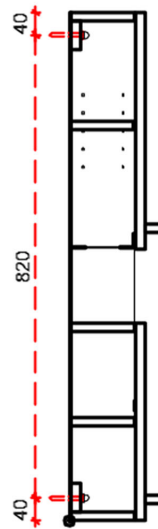

6326 Gaius paper towel cabinet

Gaius paper towel cabinets include a paper towel dispenser and a number of shelves.

The white moisture resistant frame, made of 16 mm melamine, ensures longevity in active use. The doors are made of high-pressure laminate with additional grey accent strips along the edges to promote spatial recognition. The orientation of the doors is changeable.

The cabinet can be customized to include a lock hole, suitable for an Abloy- or cabinet lock. Such modification requires identification of preferred door orientation with the order.

Gaius cabinet with a paper towel dispenser

- a paper towel dispenser in the top frame
- two doors
- one shelf at the top frame
- one shelf at the bottom frame

Product Information

Width	300 mm	Color	white
Length	-	Rail color	-
Height	900 mm	Material	-
Depth	135 mm	Handedness	both

6326

GAIUS - PAPERIPYYHEKAAPPI
2 MATALAA OVEA
oikea/vasenkäätinen

ylhäältä

vaakaleikkaus

pystyleikkaus

edestä

vasen pääty

edestä
ilman ovia