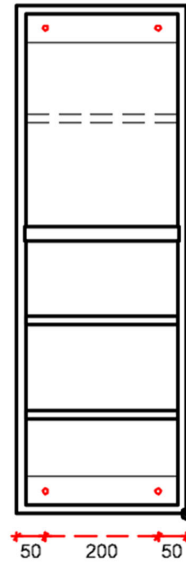

6326 Gaius paper towel cabinet

Gaius paper towel cabinets include a paper towel dispenser and a number of shelves.

The white moisture resistant frame, made of 16 mm melamine, ensures longevity in active use. The doors are made of high-pressure laminate with additional grey accent strips along the edges to promote spatial recognition. The orientation of the doors is changeable.

The cabinet can be customized to include a lock hole, suitable for an Abloy- or cabinet lock. Such modification requires identification of preferred door orientation with the order.

Gaius cabinet with a paper towel dispenser

- a paper towel dispenser in the top frame
- two doors
- one shelf at the top frame
- one shelf at the bottom frame

Product Information

Width	300 mm	Color	white
Length	-	Rail color	-
Height	900 mm	Material	-
Depth	135 mm	Handedness	both

6326

GAIUS - PAPERIPYYHEKAAPPI
2 MATALAA OVEA
oikea/vasenkäätinen

ylhäältä

vaakaleikkaus

pystyleikkaus

edestä

vasen pääty

edestä
ilman ovia