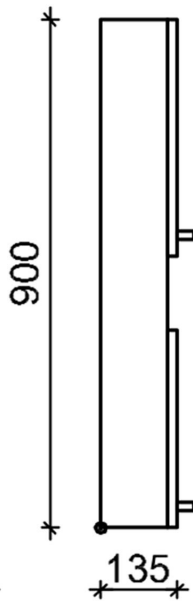

6326 Gaius paper towel cabinet

Gaius paper towel cabinets include a paper towel dispenser and a number of shelves.

The white moisture resistant frame, made of 16 mm melamine, ensures longevity in active use. The doors are made of high-pressure laminate with additional grey accent strips along the edges to promote spatial recognition. The orientation of the doors is changeable.

- a paper towel dispenser in the top frame
- two doors
- one shelf at the top frame
- one shelf at the bottom frame

Product Information

Width	300 mm	Color	white
Length	-	Rail color	-
Height	900 mm	Material	-
Depth	135 mm	Handedness	both

6326

GAIUS - PAPERIPYYHEKAAPPI
2 MATALAA OVEA
oikea/vasenkäätinen

ylhäältä

vaakaleikkaus

pystyleikkaus

edestä

vasen pääty

edestä
ilman ovia