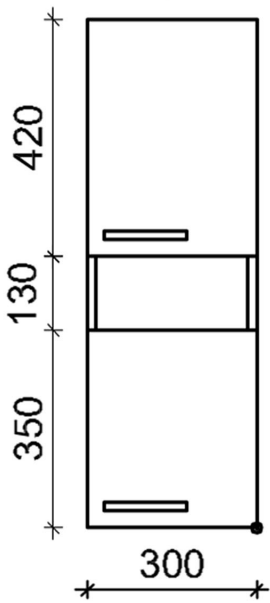

6326 Gaius paper towel cabinet

Gaius paper towel cabinets include a paper towel dispenser and a number of shelves.

The white moisture resistant frame, made of 16 mm melamine, ensures longevity in active use. The doors are made of high-pressure laminate with additional grey accent strips along the edges to promote spatial recognition. The orientation of the doors is changeable.

- a paper towel dispenser in the top frame
- two doors
- one shelf at the top frame
- one shelf at the bottom frame

Product Information

Width	300 mm	Color	white
Length	-	Rail color	-
Height	900 mm	Material	-
Depth	135 mm	Handedness	both

6326

GAIUS - PAPERIPYYHEKAAPPI
2 MATALAA OVEA
oikea/vasenkäätinen

ylhäältä

vaakaleikkaus

pystyleikkaus

edestä

vasen pääty

edestä
ilman ovia