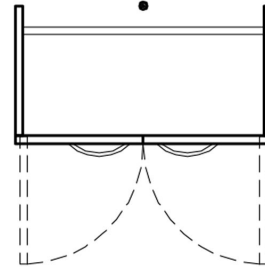

64100-1 Senior basin cabinet

Senior basin cabinet is designed to complement the 600 mm wide Senior basin. Cabinets are of white moisture resistant frame, made of 16 mm melamine, ensuring longevity in active use. The drawer unit can be removed for the wheelchair user without removing the basin.

Senior basin cabinet, with white MDF-doors

Product Information

Width	600 mm	Color	matte white
Length	-	Rail color	-
Height	620 mm	Material	-
Depth	320 mm	Handedness	both

Blueprint

64100-1 64101-1

SENIOR - ALLASKAAPPI

päältä

vaakaleikkaus

pystyleikkaus

vasen pääty

320

620

edestä

594