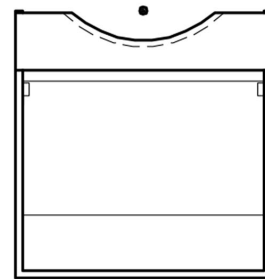

edestä
ilman ovia

30

450

40