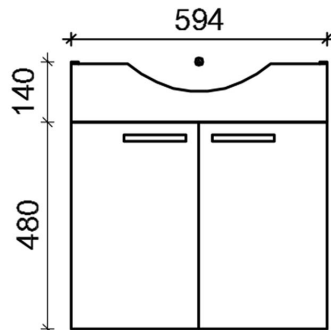

64100-1 Senior basin cabinet

Senior basin cabinet is designed to complement the 600 mm wide Senior basin. Cabinets are of white moisture resistant frame, made of 16 mm melamine, ensuring longevity in active use. The drawer unit can be removed for the wheelchair user without removing the basin.

Senior basin cabinet, with white MDF-doors

Product Information

Width	600 mm	Color	matte white
Length	-	Rail color	-
Height	620 mm	Material	-
Depth	320 mm	Handedness	both

Blueprint

64100-1 64101-1

SENIOR - ALLASKAAPPI

päältä

vaakaleikkaus

pystyleikkaus

vasen pääty

320

620

edestä

594

140

480

edestä
ilman ovia

30

450

40