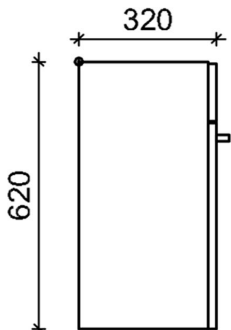

64100-1 Senior basin cabinet

Senior basin cabinet is designed to complement the 600 mm wide Senior basin. Cabinets are of white moisture resistant frame, made of 16 mm melamine, ensuring longevity in active use. The drawer unit can be removed for the wheelchair user without removing the basin.

Senior basin cabinet, with white MDF-doors

Product Information

Width	600 mm	Color	matte white
Length	-	Rail color	-
Height	620 mm	Material	-
Depth	320 mm	Handedness	both

Blueprint

64100-1 64101-1

SENIOR - ALLASKAAPPI

päältä

vaakaleikkaus

pystyleikkaus

vasen pääty

320

620

edestä

594

140

480

edestä
ilman ovia

30

450

40