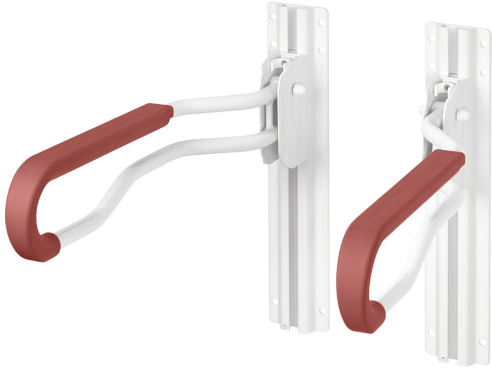

### 6520 Hand rails

Handrails are complementary to the Gaius shower seat, attachable to the height adjustment system. The white frame is antimicrobial, with red elastomeric handles. The rails can be turned up and out of the way to ease getting on and off the seat.

#### Product Information

<b>Width</b>	0 mm	<b>Color</b>	red RAL 3003
<b>Length</b>	600 mm	<b>Rail color</b>	-
<b>Height</b>	-	<b>Material</b>	-
<b>Depth</b>	-	<b>Handedness</b>	-