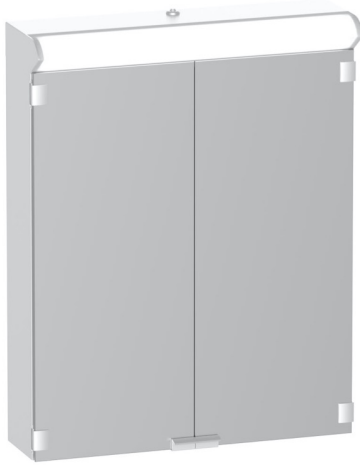

9529 Gaius light mirror cabinet

Product Information			
Width	600 mm	Color	white RAL 9016
Length	-	Rail color	-
Height	700 mm	Material	steel
Depth	175 mm	Handedness	-

Blueprint