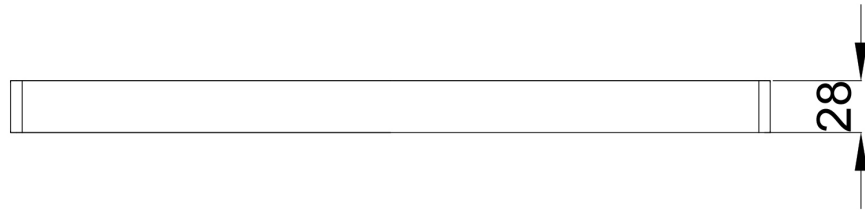

Gaius LED light is available with four versions, of different lengths: 400, 500, 600 and 900 mm.

#### Features

- Protection class IP44
- Colour temperature 4000K
- Colour rendering index CRI Ra >90
- Luminous intensity 432 lm
- Light distribution, up/down or to the side 50/50%
- Service life 50 000h
- Operating voltage 180-264 VAC
- Dali dimming as an option
- Casambi lighting controller as an option
- Horizontal or vertical mounting option to wall or mirror cabinet

Minimum delivery 50 pieces.

Product Information			
Width	0 mm	Color	white
Length	400 mm	Rail color	-
Height	28 mm	Material	-
Depth	110 mm	Handedness	-