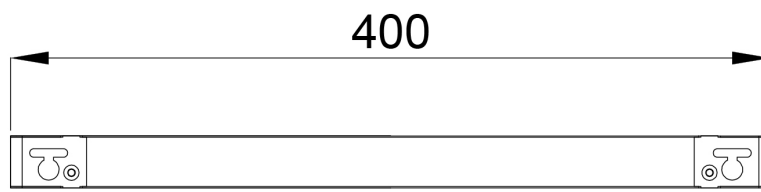

Gaius LED light is available with four versions, of different lengths: 400, 500, 600 and 900 mm.

#### Features

- Protection class IP44
- Colour temperature 4000K
- Colour rendering index CRI Ra >90
- Luminous intensity 432 lm
- Light distribution, up/down or to the side 50/50%
- Service life 50 000h
- Operating voltage 180-264 VAC
- Dali dimming as an option
- Casambi lighting controller as an option
- Horizontal or vertical mounting option to wall or mirror cabinet

Minimum delivery 50 pieces.

Product Information			
Width	0 mm	Color	white
Length	400 mm	Rail color	-
Height	28 mm	Material	-
Depth	110 mm	Handedness	-