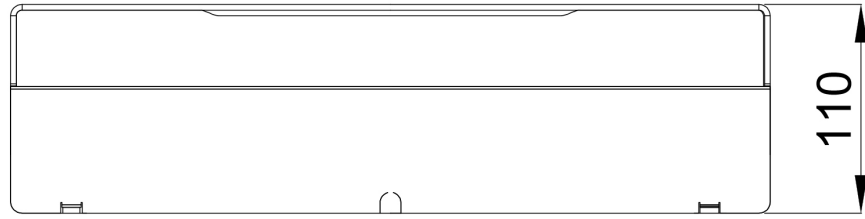

#### Features

- Protection class IP44
- Colour temperature 4000K
- Colour rendering index CRI Ra >90
- Luminous intensity 432 lm
- Light distribution, up/down or to the side 50/50%
- Service life 50 000h
- Operating voltage 180-264 VAC
- Dali dimming as an option
- Casambi lighting controller as an option
- Horizontal or vertical mounting option to wall or mirror cabinet

Minimum delivery 50 pieces.

Product Information			
Width	0 mm	Color	white
Length	400 mm	Rail color	-
Height	28 mm	Material	-
Depth	110 mm	Handedness	-