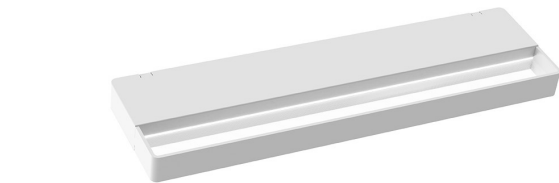

Fitted to a mirror cabinet or a mirror, it will provide a pleasant soft light to the face and the closest surroundings. The luminaire with a steel housing is designed and manufactured in Finland according to the long service life and the sustainable development goal, thus its light sources and ballast are replaceable.

Gaius LED light is available with four versions, of different lengths: 400, 500, 600 and 900 mm.

Features

- Protection class IP44
- Colour temperature 4000K
- Colour rendering index CRI Ra >90
- Luminous intensity 432 lm
- Light distribution, up/down or to the side 50/50%
- Service life 50 000h
- Operating voltage 180-264 VAC
- Dali dimming as an option
- Casambi lighting controller as an option
- Horizontal or vertical mounting option to wall or mirror cabinet

Materials and colour

- Steel housing, aluminium LED profiles and optics acrylic
- Metal parts powder coated, the standard colour white RAL 9016, also available in other RAL shades.
- All materials are recyclable.

Minimum delivery 50 pieces.

Product Information			
Width	0 mm	Color	white
Length	400 mm	Rail color	-
Height	28 mm	Material	-
Depth	110 mm	Handedness	-