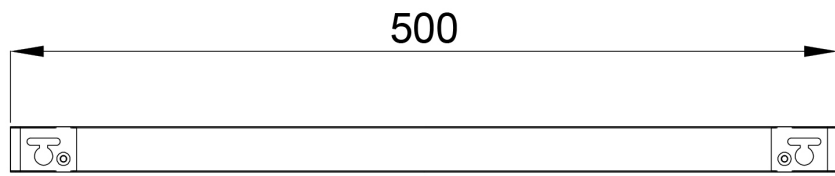

Fitted to a mirror cabinet or a mirror, it will provide a pleasant soft light to the face and the closest surroundings. The luminaire with a steel housing is designed and manufactured in Finland according to the long service life and the sustainable development goal, thus its light sources and ballast are replaceable.

Gaius LED light is available with four versions, of different lengths: 400, 500, 600 and 900 mm.

Features

- Protection class IP44
- Colour temperature 4000K
- Colour rendering index CRI Ra >90
- Luminous intensity 575 lm
- Light distribution, up/down or to the side 50/50%
- Power 3.8 W
- Service life 50 000h
- Horizontal or vertical mounting option to wall or mirror cabinet
- Dali dimming as an option
- Casambi lighting controller as an option

Minimum delivery 50 pieces.

Product Information			
Width	0 mm	Color	white
Length	500 mm	Rail color	-
Height	28 mm	Material	-
Depth	110 mm	Handedness	-

9556 LED lightning