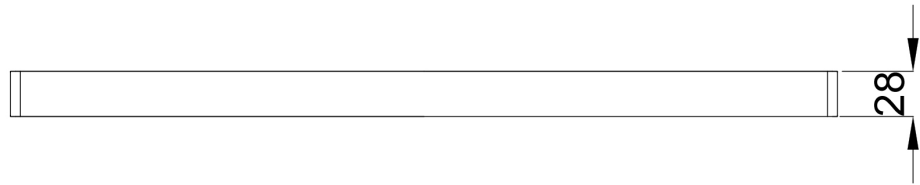

Fitted to a mirror cabinet or a mirror, it will provide a pleasant soft light to the face and the closest surroundings. The luminaire with a steel housing is designed and manufactured in Finland according to the long service life and the sustainable development goal, thus its light sources and ballast are replaceable.

Gaius LED light is available with four versions, of different lengths: 400, 500, 600 and 900 mm.

Features

- Protection class IP44
- Colour temperature 4000K
- Colour rendering index CRI Ra >90
- Luminous intensity 575 lm
- Light distribution, up/down or to the side 50/50%
- Power 3.8 W
- Service life 50 000h
- Horizontal or vertical mounting option to wall or mirror cabinet
- Dali dimming as an option
- Casambi lighting controller as an option

Minimum delivery 50 pieces.

Product Information			
Width	0 mm	Color	white
Length	500 mm	Rail color	-
Height	28 mm	Material	-
Depth	110 mm	Handedness	-

9556 LED lightning