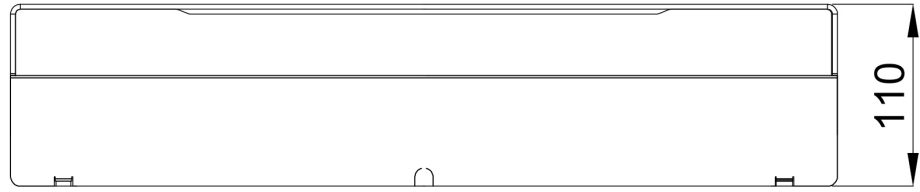

Gaius LED light is available with four versions, of different lengths: 400, 500, 600 and 900 mm.

Features

- Protection class IP44
- Colour temperature 4000K
- Colour rendering index CRI Ra >90
- Luminous intensity 575 lm
- Light distribution, up/down or to the side 50/50%
- Power 3.8 W
- Service life 50 000h
- Horizontal or vertical mounting option to wall or mirror cabinet
- Dali dimming as an option
- Casambi lighting controller as an option

Minimum delivery 50 pieces.

Product Information			
Width	0 mm	Color	white
Length	500 mm	Rail color	-
Height	28 mm	Material	-
Depth	110 mm	Handedness	-

9556 LED lightning