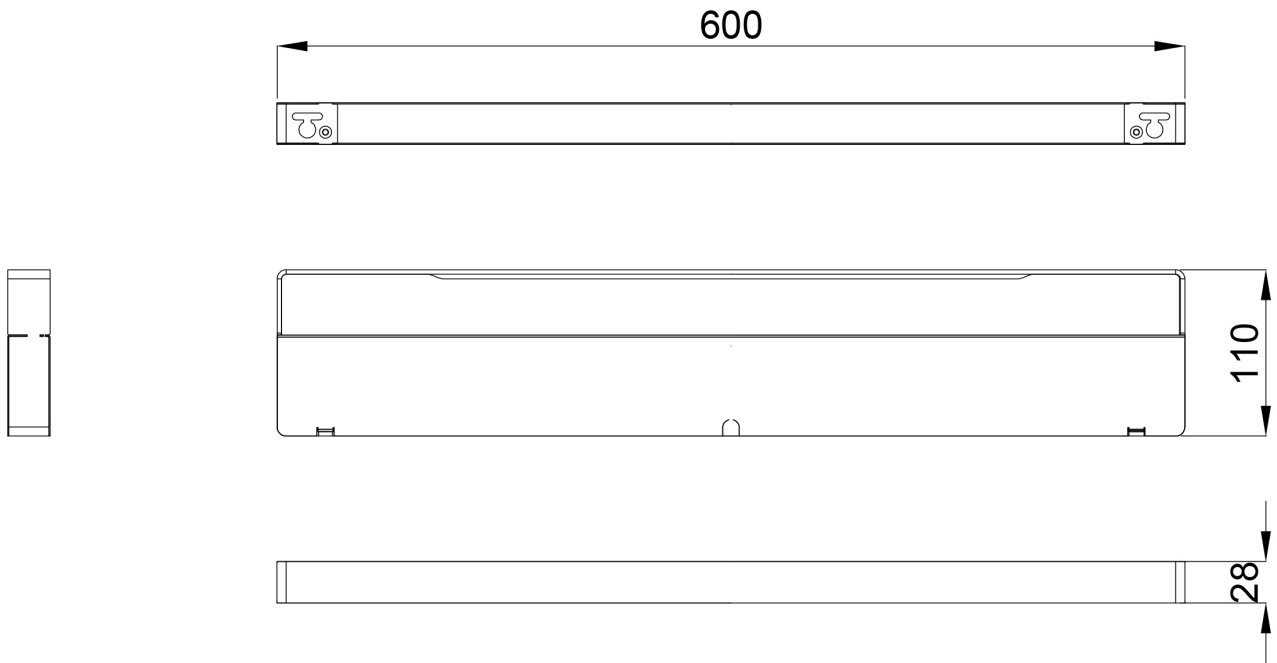

Gaius LED light is available with four versions, of different lengths: 400, 500, 600 and 900 mm.

#### Features:

- Protection class IP44
- Colour temperature 4000K
- Colour rendering index CRI Ra >90
- Luminous intensity 720 lm
- Light distribution, up/down or to the side 50/50%
- Power 4.8 W
- Service life 50 000h
- Operating voltage 180-264 VAC
- Dali dimming as an option
- Casambi lighting controller as an option
- Horizontal or vertical mounting option to wall or mirror cabinet

Minimum delivery 50 pieces.

Product Information			
Width	0 mm	Color	white
Length	600 mm	Rail color	-
Height	28 mm	Material	-
Depth	110 mm	Handedness	-