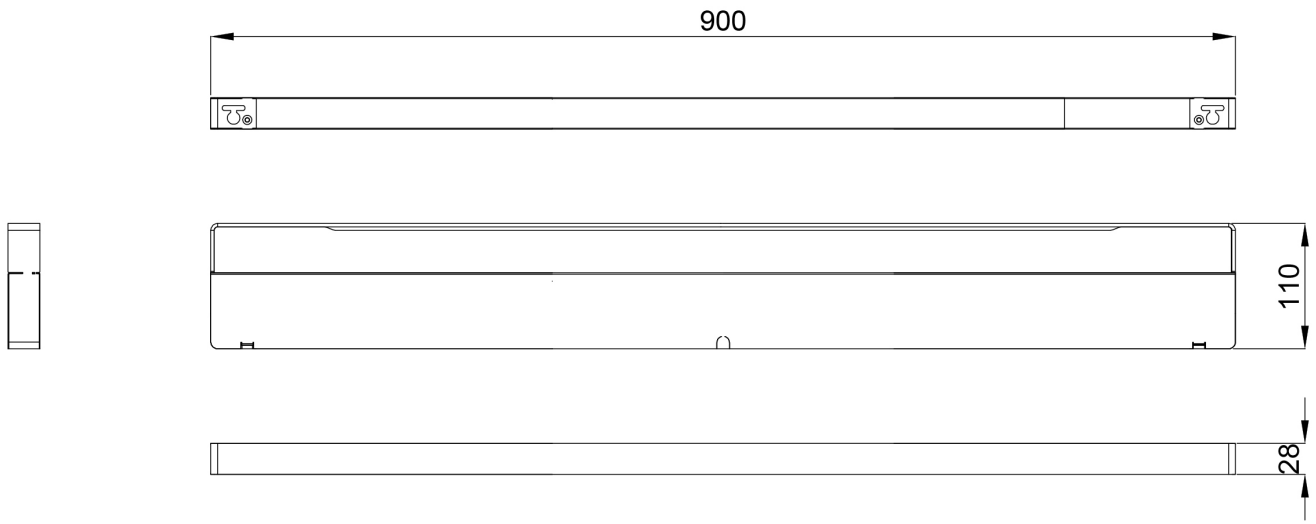

### 9558 LED light

The Gaius LED light is designed as a modern Nordic and functional luminaire with quality and technique that meets the demands of the bathroom. In addition to the bathrooms, it is ideal for use in sanitary rooms, toilet and cloakroom. The high-quality optics of the luminaires offer excellent glare-free light that opens in two directions. Fitted to a mirror cabinet or a mirror, it will provide a pleasant soft light to the face and the closest surroundings. The luminaire with a steel housing is designed and manufactured in Finland according to the long service life and the sustainable development goal, thus its light sources and control gear are replaceable.

Gaius LED light is available with four versions, of different lengths: 400, 500, 600 and 900 mm.

#### Features:

- Protection class IP44
- Colour temperature 4000K
- Colour rendering index CRI Ra >90
- Efficiency 150 lm / W
- Power 7.7 W
- Service life L70B50 50,000h
- Operating voltage 180-264 VAC
- Dali dimming as an option
- Casambi lighting controller as an option
- Horizontal or vertical mounting option
- Screw mounting to wall or mirror cabinet

Minimum delivery 50 pieces.

Product Information			
Width	0 mm	Color	white
Length	900 mm	Rail color	-
Height	28 mm	Material	-
Depth	110 mm	Handedness	-

9558 LED lighting