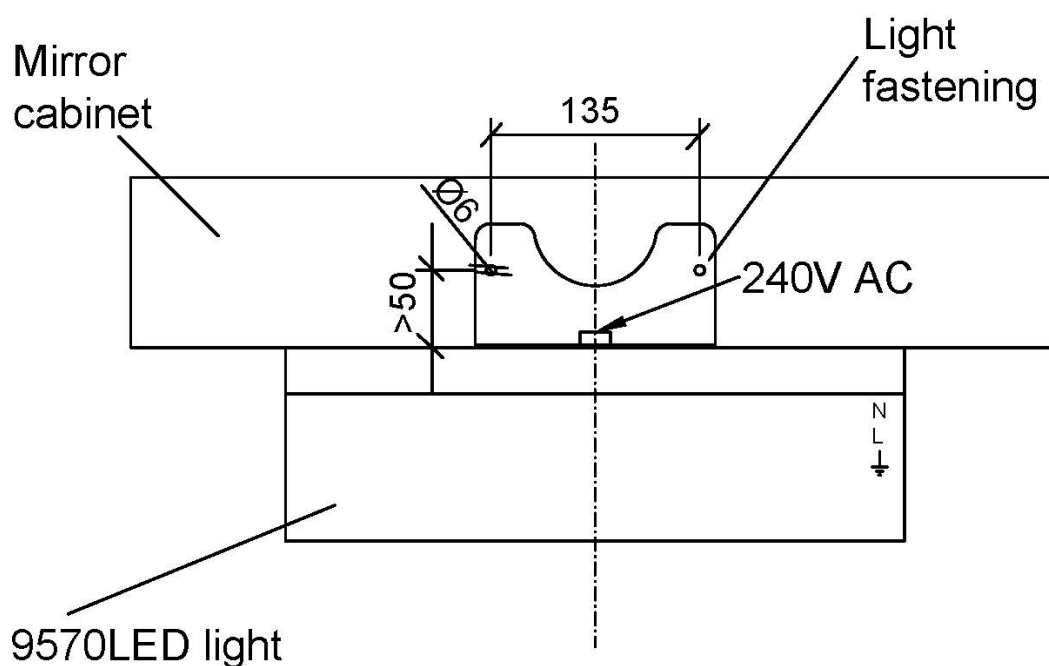

9570LED Mirror cabinet light

LED mirror cabinet lights suit all Korpinen mirror cabinets, corner mirrors, and corner mirror cabinets with special attachment pieces. The light fixture is attached to the top of cabinets with screws.

- Fits Gaius corner mirror cabinet and corner mirror
- fastened to the ceiling of the mirror cabinet with screws
- protection class is IP 44
- 8 watts
- 230 VAC, 0.4A
- 4000 K CRI Ra > 80
- It is possible to install a motion sensor
- Group cord or dali can not be added. No dimming

Product Information

Width	400 mm	Color	white
Length	-	Rail color	-
Height	81 mm	Material	-
Depth	205 mm	Handedness	-

Blueprint

PLAN