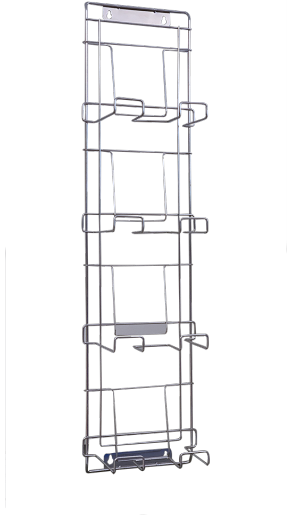

### 9592 Glove box holder, 4 boxes

The glove box holder for 4 boxes, wired model.

Product Information			
Width	175 mm	Color	stainless steel
Length	-	Rail color	-
Height	725 mm	Material	stainless steel
Depth	115 mm	Handedness	-