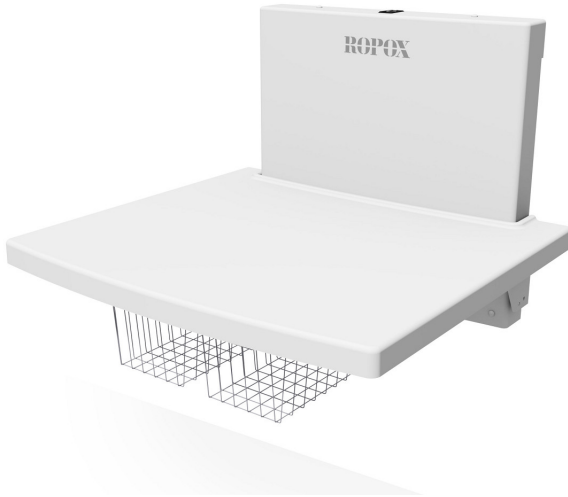

R50-50672 Maxi2 nursing table

For older children when the child can climb to the table by themselves.

- Worktop size: 90×80 cm
- Electric height adjustment 600 mm between heights 400 - 1000 mm
- Wall mounted incl. thread baskets and safety stop
- The worktop is white plastic

Product Information

Width	900 mm	Color	-
Length	800 mm	Rail color	-
Height	1200 mm	Material	-
Depth	-	Handedness	-