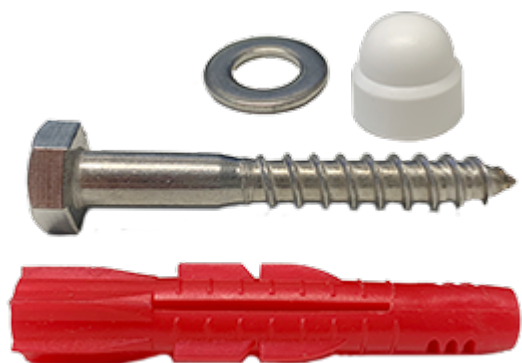

6216 Mounting hardware

For height adjustable Gaius shower seats (17372GAM/RAM and 17373GAM/RAM)

Including:

- 12 pcs screws
- 12 pcs cover caps
- 12 pcs washers
- 12 pcs Shark anchors

Product Information

Width	0 mm	Color	-
Length	-	Rail color	-
Height	-	Material	stainless steel
Depth	-	Handedness	-