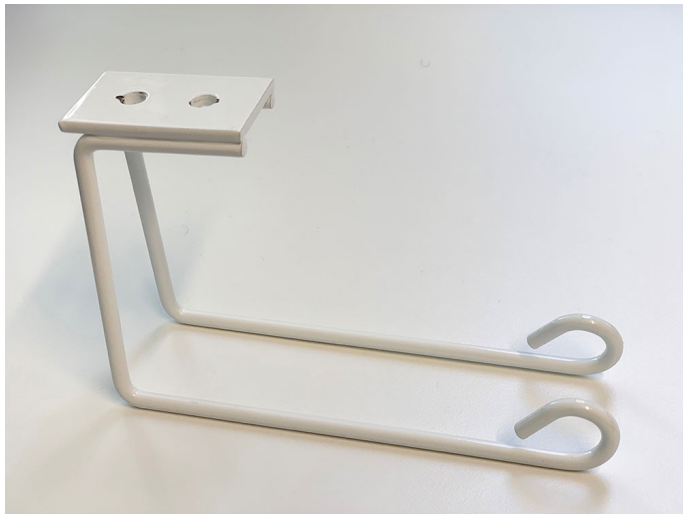

6226 Toilet paper holder for basin

White toilet paper holder for basins

- Gaius Original, Mini, Plus and Public
- Sense 900 mm, Sense Plus and Sense Public

The basin has got inserts for the holder. Includes mounting screws: 2 x M5x10 ZN.

Product Information

Width	150 mm	Color	white
Length	-	Rail color	-
Height	150 mm	Material	stainless steel
Depth	45 mm	Handedness	-