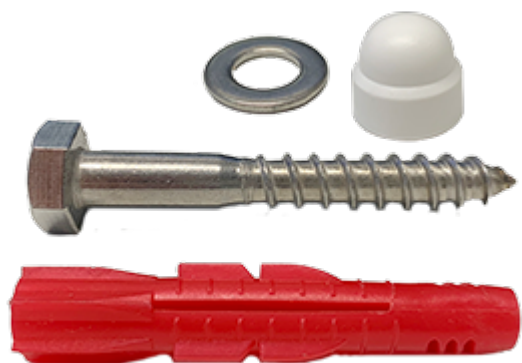

### 6218 Mounting set

Including:

- 8 pcs screws
- 8 pcs cover caps
- 8 pcs washers
- 8 pcs Shark anchors

For fixed and height-adjustable Original, Aino, Mini, Maxi, Life and Senior basins

#### Product Information

|        |      |            |                 |
|--------|------|------------|-----------------|
| Width  | 0 mm | Color      | -               |
| Length | -    | Rail color | -               |
| Height | -    | Material   | stainless steel |
| Depth  | -    | Handedness | -               |