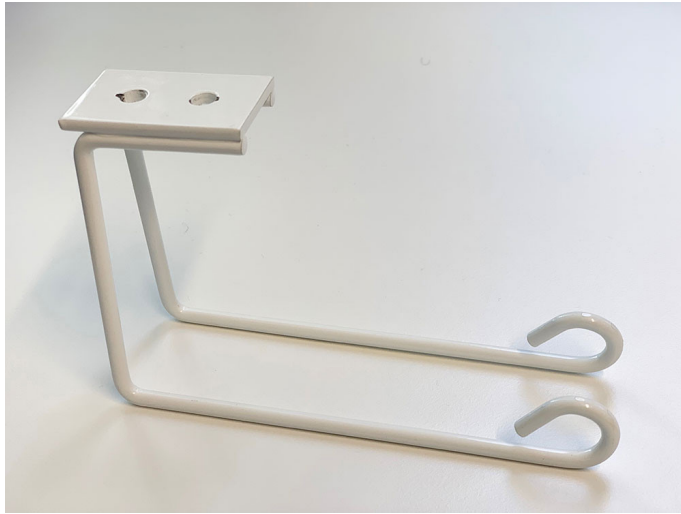

6226 Toilet paper holder for basin

White toilet paper holder for basins

- Gaius Original, Mini, Plus and Public
- Sense 900 mm, Sense Plus and Sense Public

The basin has got inserts for the holder. Includes mounting screws: 2 x M5x10 ZN.

Product Information

Width	150 mm	Color	white
Length	-	Rail color	-
Height	150 mm	Material	stainless steel
Depth	45 mm	Handedness	-