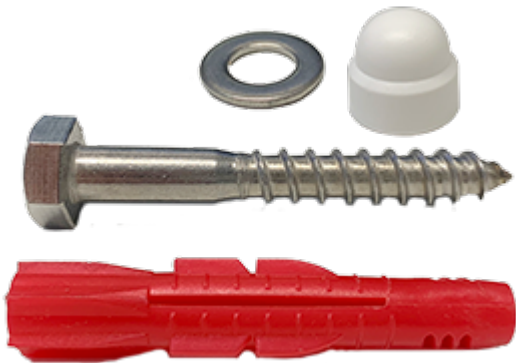

20064 Mounting set

Including

- 6 pcs screws
- 6 pcs cover caps
- 6 pcs washers
- 6 pcs Shark anchors

For Gaius shower seat models 1737, 1738 and 1740W

For Stay support rails 10101, 10102, 10103, 10106, 10113, 10115, 10116, 10123, 10125, and 20032

Product Information

Width	0 mm	Color	-
Length	-	Rail color	-
Height	-	Material	-
Depth	-	Handedness	-